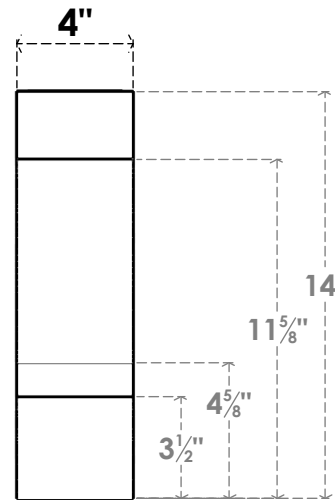

ITEM NUMBER: BRCPC040X06000X14000BOA

4"W X 6"D X 14"H BALBOA ARCHITECTURAL GRADE PVC CLOSED KNEE BRACE

SIDE PROFILE

FRONT PROFILE

ISOMETRIC

EKENA MILLWORK
2300 WEST MAIN ST.
CLARKSVILLE, TX 75426
TOLL FREE: 866-607-0453
WWW.EKENAMILLWORK.COM