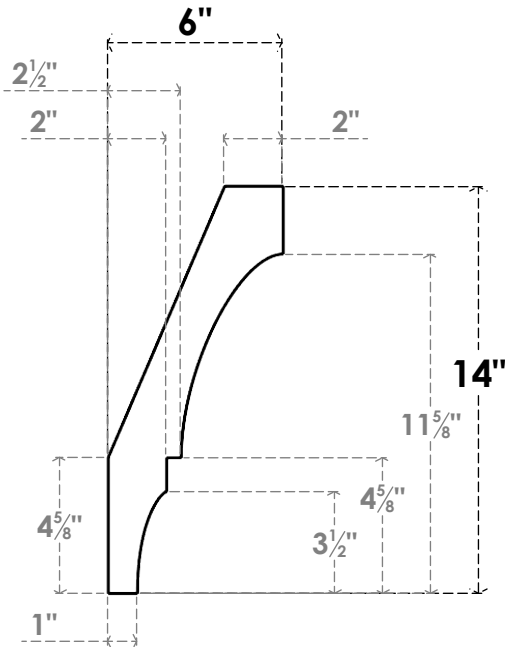

ITEM NUMBER: BRCPC040X06000X14000BOA

4"W X 6"D X 14"H BALBOA ARCHITECTURAL GRADE PVC CLOSED KNEE BRACE

SIDE PROFILE

FRONT PROFILE

ISOMETRIC

EKENA MILLWORK
2300 WEST MAIN ST.
CLARKSVILLE, TX 75426
TOLL FREE: 866-607-0453
WWW.EKENAMILLWORK.COM

NOTES

1. INSTALLATION TO BE COMPLETED IN ACCORDANCE WITH MANUFACTURER'S SPECIFICATIONS.
2. DRAWING MAY NOT BE TO SCALE
3. THIS DRAWING IS INTENDED FOR DESIGN AND PLANNING PURPOSES ONLY.
4. ALL INFORMATION CONTAINED HEREIN WAS CURRENT AT THE TIME OF DEVELOPMENT BUT MUST BE REVIEWED AND APPROVED BY THE PRODUCT MANUFACTURER TO BE CONSIDERED ACCURATE.
5. ARCHITECTURAL GRADE PVC PRODUCTS ARE MADE FROM EXPANDED CELLULAR PVC AND COME NATURALLY WHITE BUT MAY BE PAINTED